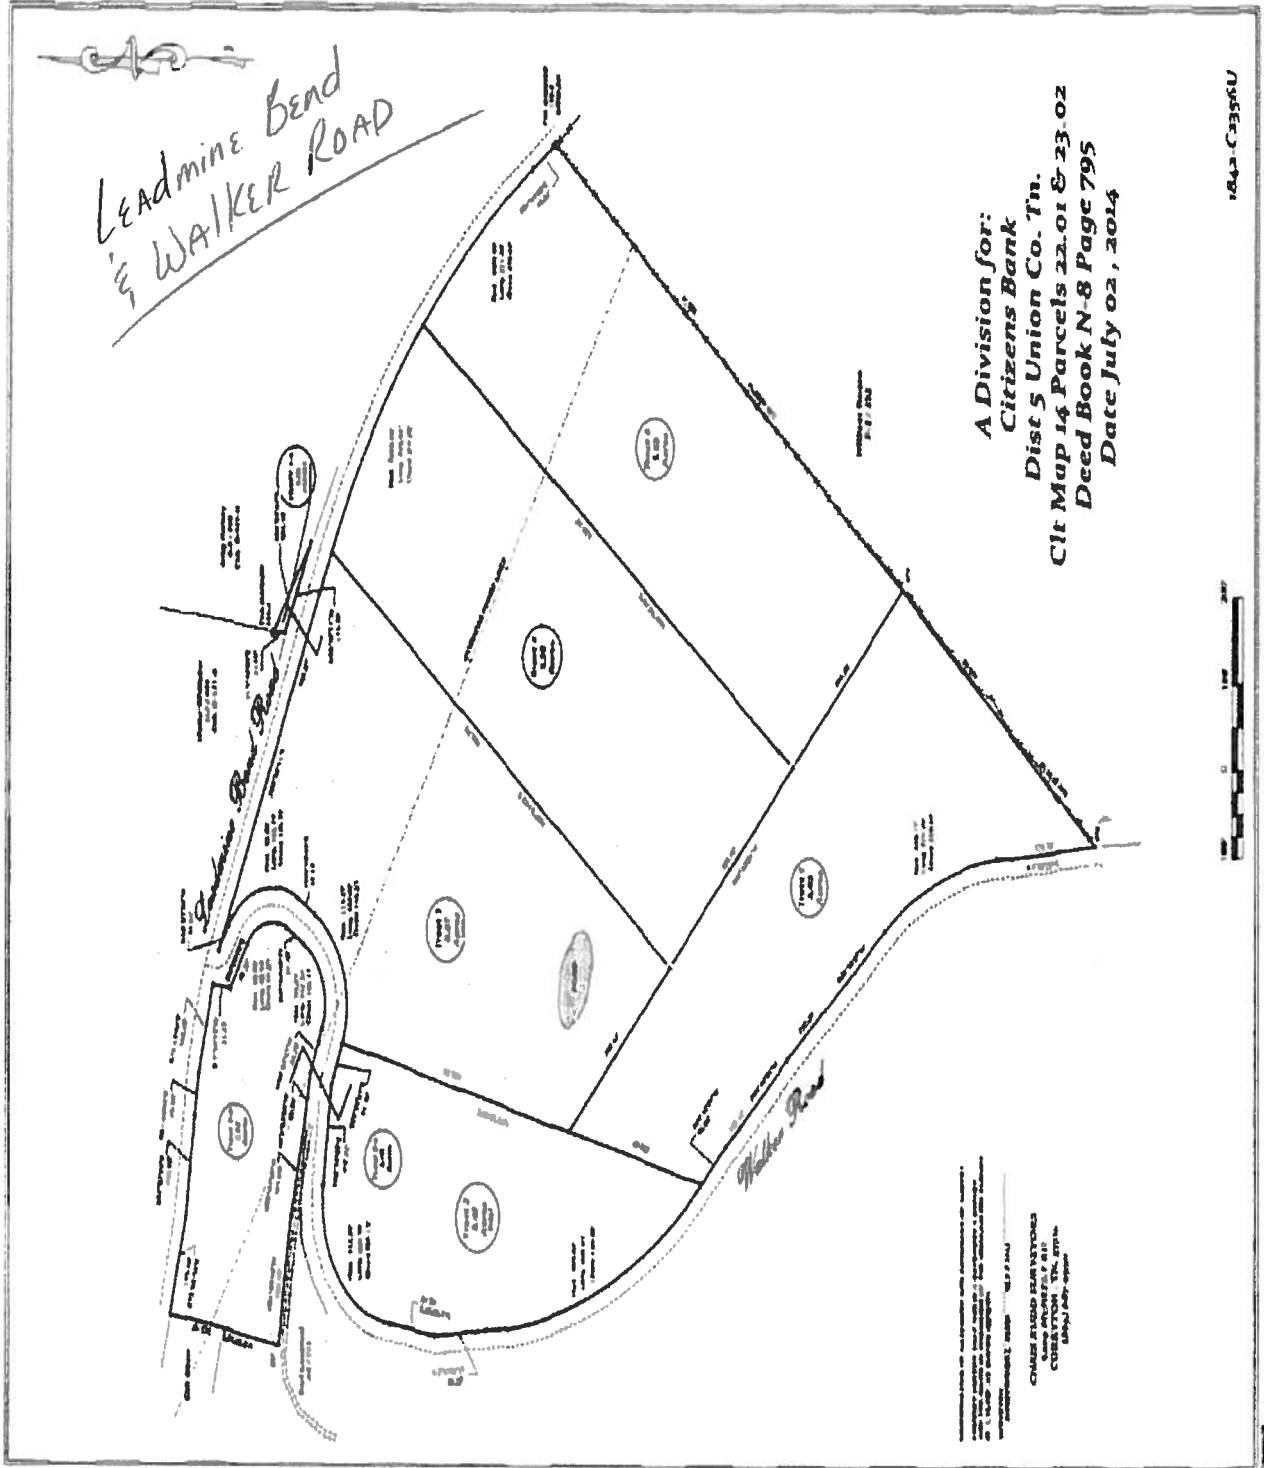

MAP OF SUBJECT PROPERTY

Leadmine Bend Road and Walker Road, Sharps Chapel, Tn. 37866

SITE PLAN

Borrower or Owner	Citizens Bank		
Property Address	Rocky Springs Rd		
City	Bean Station	County	Grainger
		State	TN
		Zip Code	37708
Client	Citizens Bank		

*Rocky Springs
ROAD*

101 NORTH
BROAD STREET
+ 416 FIRST
AVENUE

SITE MAP

GIS Map for Parcel Address: 101 N Broad St New Tazewell, TN 37825-6657
Parcel ID: 095J C 037.00

1 : 643
325 x 265 (R)

N

SITE PLAN

Borrower or Owner Citizens Bank			
Property Address 260 Chimney Rock Rd			
City New Tazewell	County Claiborne	State TN	Zip Code 37825
Client Citizens Bank			

Chimney Rock Road

*Fox Ridge
Subdivision*