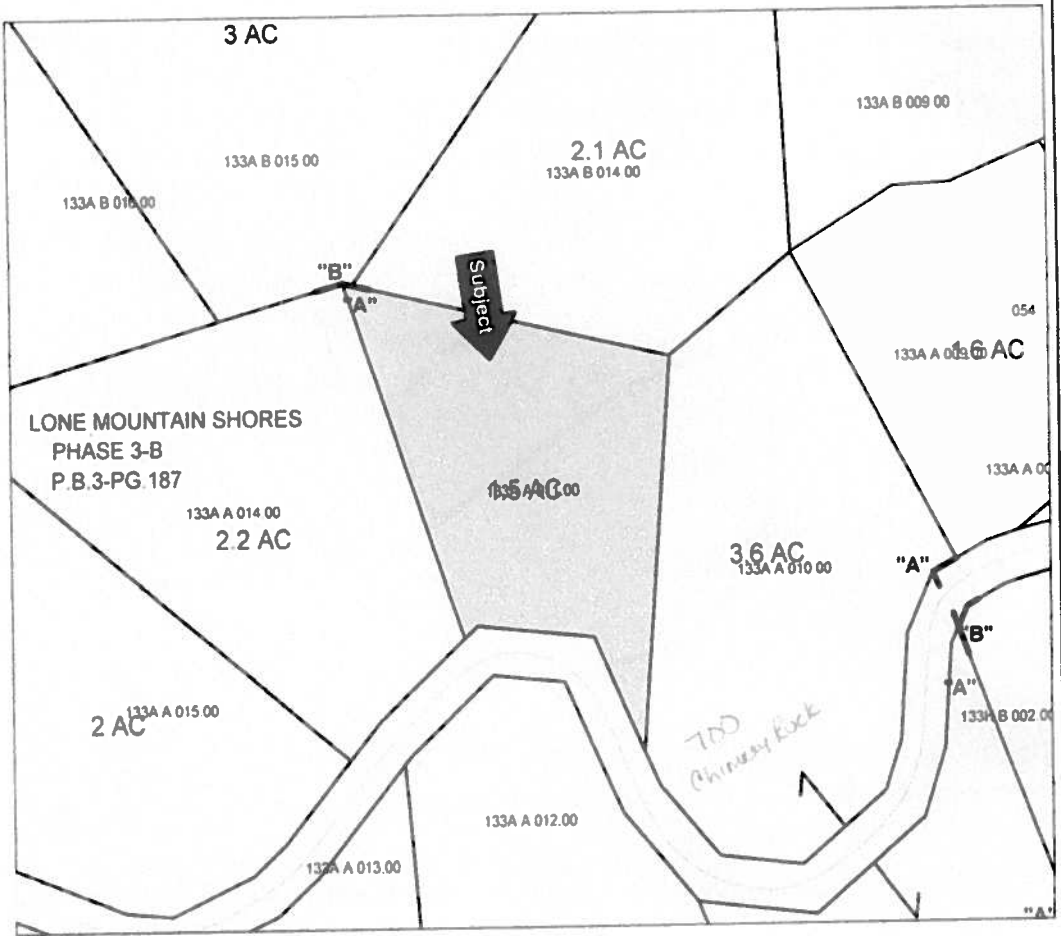

MAP OF SUBJECT PROPERTY

Leadmine Bend Road and Walker Road, Sharps Chapel, Tn. 37866

SITE PLAN

Borrower or Owner	Citizens Bank		
Property Address	Rocky Springs Rd		
City	Bean Station	County	Grainger
		State	TN
		Zip Code	37708
Client	Citizens Bank		

*Rocky Springs
ROAD*

101 NORTH
BROAD STREET
+ 416 FIRST
AVENUE

SITE MAP

GIS Map for Parcel Address: 101 N Broad St New Tazewell, TN 37825-6657
Parcel ID: 095J C 037.00

1 : 643
325 x 265 (R)

N

SITE PLAN

Borrower or Owner Citizens Bank			
Property Address 260 Chimney Rock Rd			
City New Tazewell	County Claiborne	State TN	Zip Code 37825
Client Citizens Bank			

Chimney Rock Road

*Fox Ridge
Subdivision*